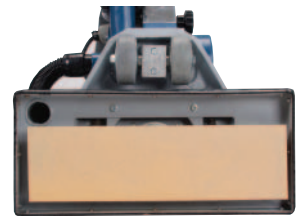

15 3/4" orbital sander