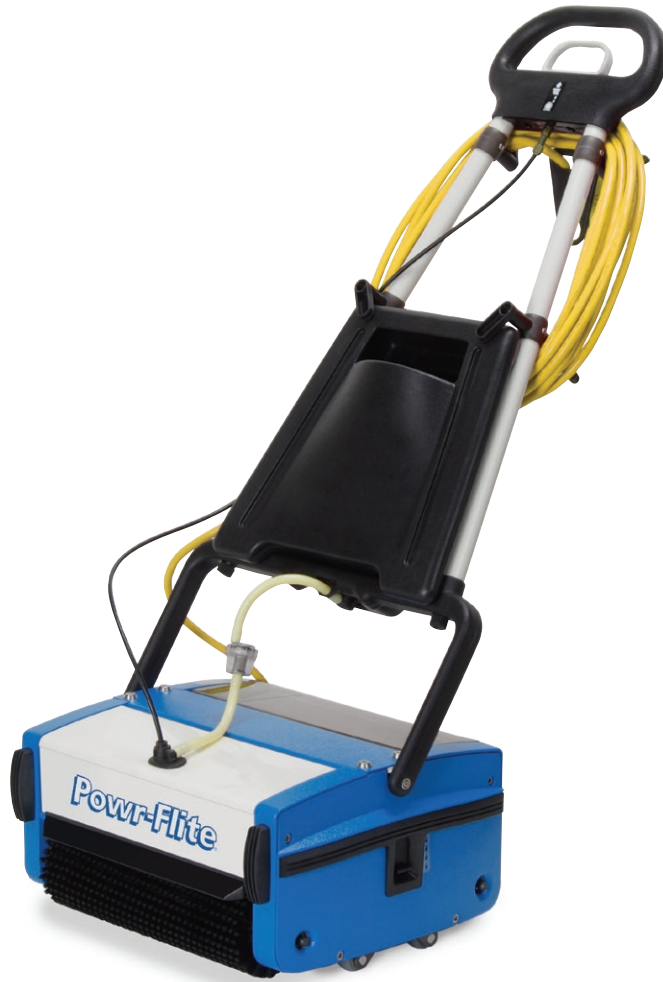

## Multiwash 14

PFMW14

- High-speed productivity in cleaning small, obstructed floor spaces
- Outstanding results on all flooring types including vinyl and ceramic tile, natural stone, performance and sport floors, carpet, escalators and entrance matting
- Wash, mop, scrub and dry in a single pass
- Wide 14" cleaning path improves productivity over standard mop and bucket
- Massive savings on chemical costs and water
- Excellent maneuverability, no heavy pushing, pulling or lifting
- Removable tanks for fast solution changes and emptying
- Wall-to-wall cleaning that reaches into the tightest corners
- Quiet operation for day cleaning and noise sensitive applications
- Choice of brushes for cleaning smooth, textured, grouted or carpeted floors

**Low profile makes for easy cleaning under chairs and food prep areas.**

**Removable recovery tank makes cleanup easy.**

**Contra-rotating brushes and recovery drum clean and clear debris in one pass.**

**Pull handle dispenses solution on to floor.**

The Multiwash offers quiet, high quality cleaning performance, versatility, ease of use and durability. This machine will wash, mop, scrub and dry in a single pass on virtually every kind of floor. The Multiwash can even be used on escalators and entrance matting.

The compact size of the Multiwash means that it can be used under furniture and work surfaces without the need to bend down, offering wall to wall cleaning even in the tightest corners.

Multiwash 14 – Multiple Surface Floor Cleaner	
Item #	PFMW14
Cleaning Path	14" (35.6 cm)
Cleaning Rate	5,500 sq. ft. / hour (511 m <sup>2</sup> )
Solution Tank	1 gal. (3.8 liters)
Brush Motor	750 watt, 110 volt AC / 60 Hz
Brush Speed	650 RPM
Noise Level	69 dB(A)
Height – Machine Body	8.25" (21 cm)
Overall Dimensions	15" x 17" x 44" (38 x 43 x 112 cm)
Weight	53 lbs. (24 kg.)
Optional Accessories	Various brushes, side brush, transport cart
Warranty	5 years – main frame, 1 year parts and workmanship