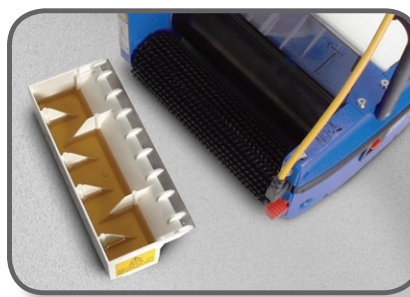

## Multiwash 14

PFMW14

- High-speed productivity in cleaning small, obstructed floor spaces
- Outstanding results on all flooring types including vinyl and ceramic tile, natural stone, performance and sport floors, carpet, escalators and entrance matting
- Wash, mop, scrub and dry in a single pass
- Wide 14" cleaning path improves productivity over standard mop and bucket
- Massive savings on chemical costs and water
- Excellent maneuverability, no heavy pushing, pulling or lifting
- Removable tanks for fast solution changes and emptying
- Wall-to-wall cleaning that reaches into the tightest corners
- Quiet operation for day cleaning and noise sensitive applications
- Choice of brushes for cleaning smooth, textured, grouted or carpeted floors

**Low profile makes for easy cleaning under chairs and food prep areas.**

**Removable recovery tank makes cleanup easy.**

**Contra-rotating brushes and recovery drum clean and clear debris in one pass.**

**Pull handle dispenses solution on to floor.**

The Multiwash offers quiet, high quality cleaning performance, versatility, ease of use and durability. This machine will wash, mop, scrub and dry in a single pass on virtually every kind of floor. The Multiwash can even be used on escalators and entrance matting.

The compact size of the Multiwash means that it can be used under furniture and work surfaces without the need to bend down, offering wall to wall cleaning even in the tightest corners.

Multiwash 14 – Multiple Surface Floor Cleaner	
Item #	PFMW14
Cleaning Path	14" (35.6 cm)
Cleaning Rate	5,500 sq. ft. / hour (511 m <sup>2</sup> )
Solution Tank	1 gal. (3.8 liters)
Brush Motor	750 watt, 110 volt AC / 60 Hz
Brush Speed	650 RPM
Noise Level	69 dB(A)
Height – Machine Body	8.25" (21 cm)
Overall Dimensions	15" x 17" x 44" (38 x 43 x 112 cm)
Weight	53 lbs. (24 kg.)
Optional Accessories	Various brushes, side brush, transport cart
Warranty	5 years – main frame, 1 year parts and workmanship