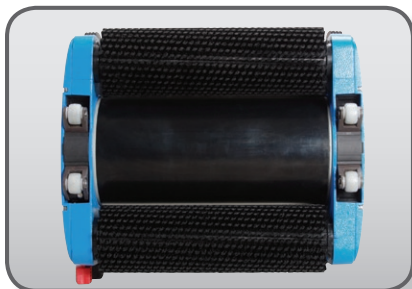

## Multiwash 14

PFMW14

- High-speed productivity in cleaning small, obstructed floor spaces
- Outstanding results on all flooring types including vinyl and ceramic tile, natural stone, performance and sport floors, carpet, escalators and entrance matting
- Wash, mop, scrub and dry in a single pass
- Wide 14" cleaning path improves productivity over standard mop and bucket
- Massive savings on chemical costs and water
- Excellent maneuverability, no heavy pushing, pulling or lifting
- Removable tanks for fast solution changes and emptying
- Wall-to-wall cleaning that reaches into the tightest corners
- Quiet operation for day cleaning and noise sensitive applications
- Choice of brushes for cleaning smooth, textured, grouted or carpeted floors

**Low profile makes for easy cleaning under chairs and food prep areas.**

**Removable recovery tank makes cleanup easy.**

**Contra-rotating brushes and recovery drum clean and clear debris in one pass.**

**Pull handle dispenses solution on to floor.**

The Multiwash offers quiet, high quality cleaning performance, versatility, ease of use and durability. This machine will wash, mop, scrub and dry in a single pass on virtually every kind of floor. The Multiwash can even be used on escalators and entrance matting.