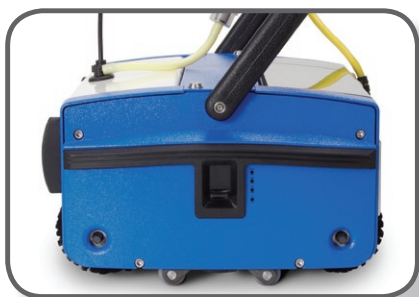

## Multiwash 14

PFMW14

- High-speed productivity in cleaning small, obstructed floor spaces
- Outstanding results on all flooring types including vinyl and ceramic tile, natural stone, performance and sport floors, carpet, escalators and entrance matting
- Wash, mop, scrub and dry in a single pass
- Wide 14" cleaning path improves productivity over standard mop and bucket
- Massive savings on chemical costs and water
- Excellent maneuverability, no heavy pushing, pulling or lifting
- Removable tanks for fast solution changes and emptying
- Wall-to-wall cleaning that reaches into the tightest corners
- Quiet operation for day cleaning and noise sensitive applications
- Choice of brushes for cleaning smooth, textured, grouted or carpeted floors

**Low profile makes for easy cleaning under chairs and food prep areas.**

**Removable recovery tank makes cleanup easy.**

**Contra-rotating brushes and recovery drum clean and clear debris in one pass.**

**Pull handle dispenses solution on to floor.**

The Multiwash offers quiet, high quality cleaning performance, versatility, ease of use and durability. This machine will wash, mop, scrub and dry in a single pass on virtually every kind of floor. The Multiwash can even be used on escalators and entrance matting.

The compact size of the Multiwash means that it can be used under furniture and work surfaces without the need to bend down, offering wall to wall cleaning even in the tightest corners.

Multiwash 14 – Multiple Surface Floor Cleaner	
Item #	PFMW14
Cleaning Path	14" (35.6 cm)
Cleaning Rate	5,500 sq. ft. / hour (511 m <sup>2</sup> )
Solution Tank	1 gal. (3.8 liters)
Brush Motor	750 watt, 110 volt AC / 60 Hz
Brush Speed	650 RPM
Noise Level	69 dB(A)
Height – Machine Body	8.25" (21 cm)
Overall Dimensions	15" x 17" x 44" (38 x 43 x 112 cm)
Weight	53 lbs. (24 kg.)
Optional Accessories	Various brushes, side brush, transport cart
Warranty	5 years – main frame, 1 year parts and workmanship