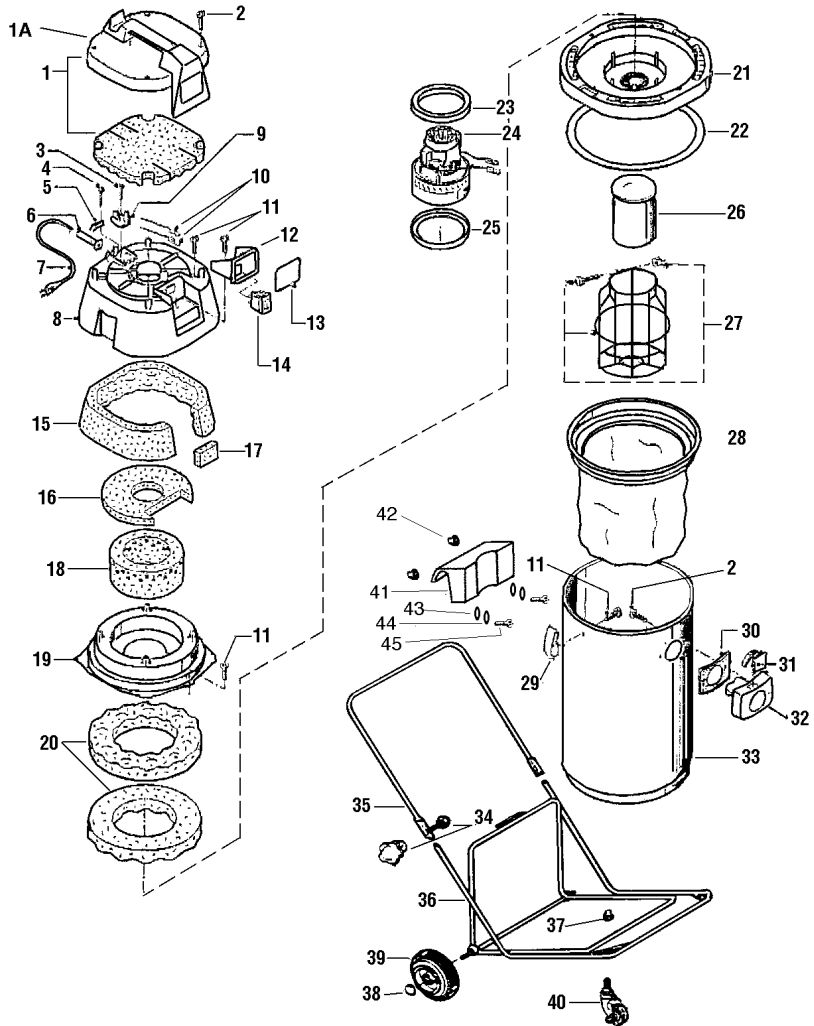

WET/DRY VACUUMS

Parts for PF19, PF19SV and PF20SV

Heavy-Duty Tools

order description

CT65	hose assembly with machine end fitting and hose end fitting
CT66	wand
CT67	rug tool
CT68	floor tool
CT69	squeegee tool
CT68R	floor tool fitting
CT69R	replacement squeegee blade for CT69

ref#	order	description
1	FD3	Handle Head, PF19
	FD65	Handle Head Insulated, PF19SV, PF20SV
1A	FD87	Handle Head, non-insulated
2	FD2	Screw, Handle Head, PF19
	FD66	Screw
3	FD67	Screw
4	FD18	Screw
5	FD20	Cable Clamp
6	FD8	Strain Relief
7	FD68	16/2 30 ft. Cord
8	FD69	Cover, Motor
9	FD21	Contact Block
10	FD70	Wire Connector
11	FD66	Screw
	FD72	Switch Housing
13	FD73	Gasket Switch Housing
14	FD7	Rocker Switch
15	FD74	Insulator, Motor Cover
16	FD75	Insulator, Top Motor Cover
17	FD76	Insulator, Switch Housing
18	FD77	Insulator, Middle Housing
19	FD78	Middle Housing
20	FD79	Insulator, Lower Housing
21	FD80	Lower Housing
22	FD47	Seal, Powerhead
23	FD81	Seal, Top of Motor
24	1970SV	Vacuum Motor
25	FD44	Seal, Bottom of Motor
26	FD48	Float
27	FD51	Float Cage, Screw nut
28	FD22	Filter
29	FD42	Handle clamp and spring

ref#	order	description
30	FD27	Seal
31	FD25	Spring
32	FD26	Machine Coupling
33	FD83	Tank, Stainless Steel, PF19, PF19SV
	FD83P	Tank, Poly, PF20SV
34	FD16	Knob, Handle
35	FD19	Handle Assembly
36	FD15	Frame Dolly
37	FD28	Acorn Nut
38	FD17	Starlock Cap
39	FD85	8" Wheel
40	FD84	3" Caster
41	FD43	tip hinge
44	FD49	Cork washer
NOT ILLUSTRATED		
	FD4	Insulator, motor, PF19
	FD5	Middle ring, PF19
	FD6	Access plate, PF19
	FD9	Washer for FD11, all models
	FD10	Washer for FD11, all models
	FD11	Handle, all models
	FD12	Screw for FD43, all models
	FD13	Washer for FD43, all models
	FD13A	Washer for FD43, all models
	FD14	Nut for FD43, all models
	FD24	Hose lock, all models
	FD30	6" wheel for PF19 only
	FD31	cord washer
	FD46	Motor base housing, PF19
	FD52	Baffle, base, PF19
	FD53	Insulator, PF19
	FD86	Socket for PN, PF19SV, PF20SV
	FD88	Head assembly complete, PF19SV, PF20SV