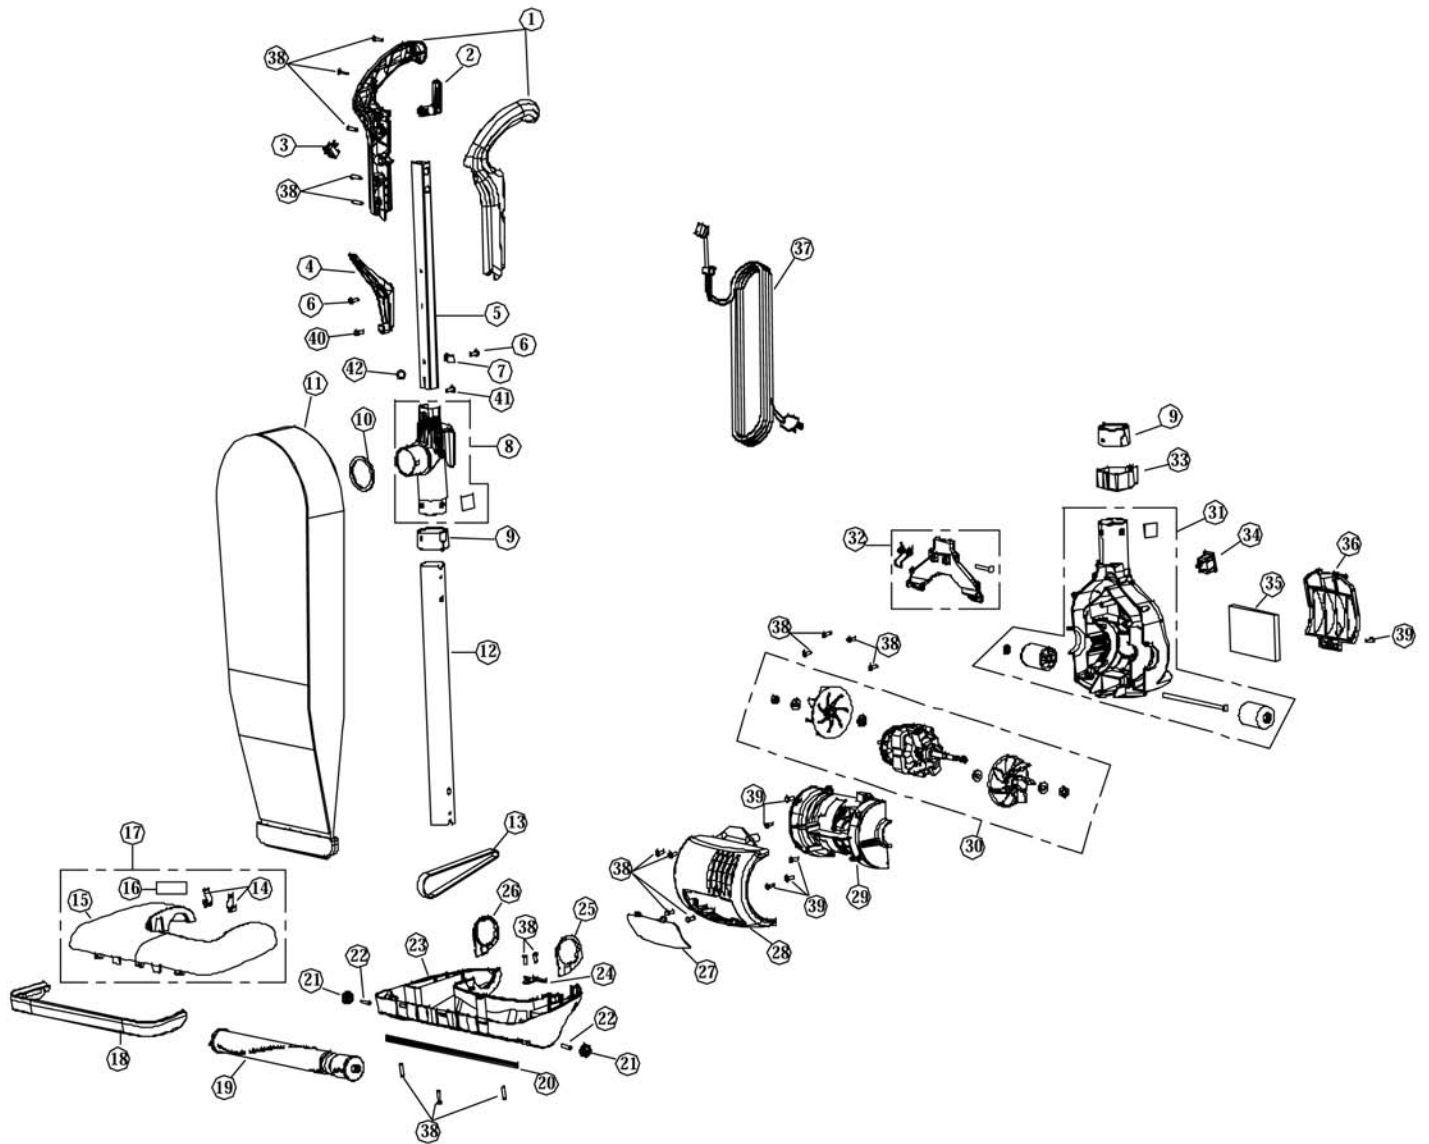

PARTS

ref#	part #	description
1	C431-4400	Handle Assembly
2	B431-4814	Upper Cord Hook
3	A428-2014	Main Switch Handle
4	B431-4914	Cord Hook Commercial
5	B431-4700	Handle Tube Rectangular
6	A090-0200	Screw
7	A090-0100	Cable Clamp
8	D431-4300	Upper Duct Diverter & Bag Mount Assembly
9	B431-4214	Rubber Collar
10	B211-4414	Bag Mount Foam Gasket
11	D431-0600	Zippered Cloth Bag Assembly
12	B431-4000	Duct Tube
13	B014-0814	Belt
14	B016-1400	Upright Stop w/Spring Clips
15	B017-3639	Nozzle Cover
16	B206-7900	Nozzle Label
17	D017-3600	Nozzle Cover Assembly
18	B029-0414	Furniture Guard
19	B012-3000	Agitator Assembly
20	B015-2414	Squeegee
21	B010-1414	Small Wheel

ref#	part #	description
22	B010-0900	Small Axle
23	B016-1314	Basetray
24	B014-0000	Belt Guard Hair Cutter
25	B016-0600	Left Pivot
26	B016-0400	Right Pivot
27	B018-0239	Lens
28	B051-0639	Lense Holder Cover
29	B051-0514	Motor Cover
30	D113-3200	Motor Assembly
31	D051-0000	Motor Housing Assembly
32	D051-0400	Duct Cover Assembly
33	B431-4114	Lower Cord Clip/Yoke Support
34	A028-0214	Male Plug
35	B051-0239	Post Filter
36	B051-0114	Post Filter Cover
37	A434-0831	Cord Set
38	A732-8314	Screw
39	A732-8414	Screw
40	A090-0300	Screw
41	A090-0400	Screw
42	A090-0500	Nylon Insert