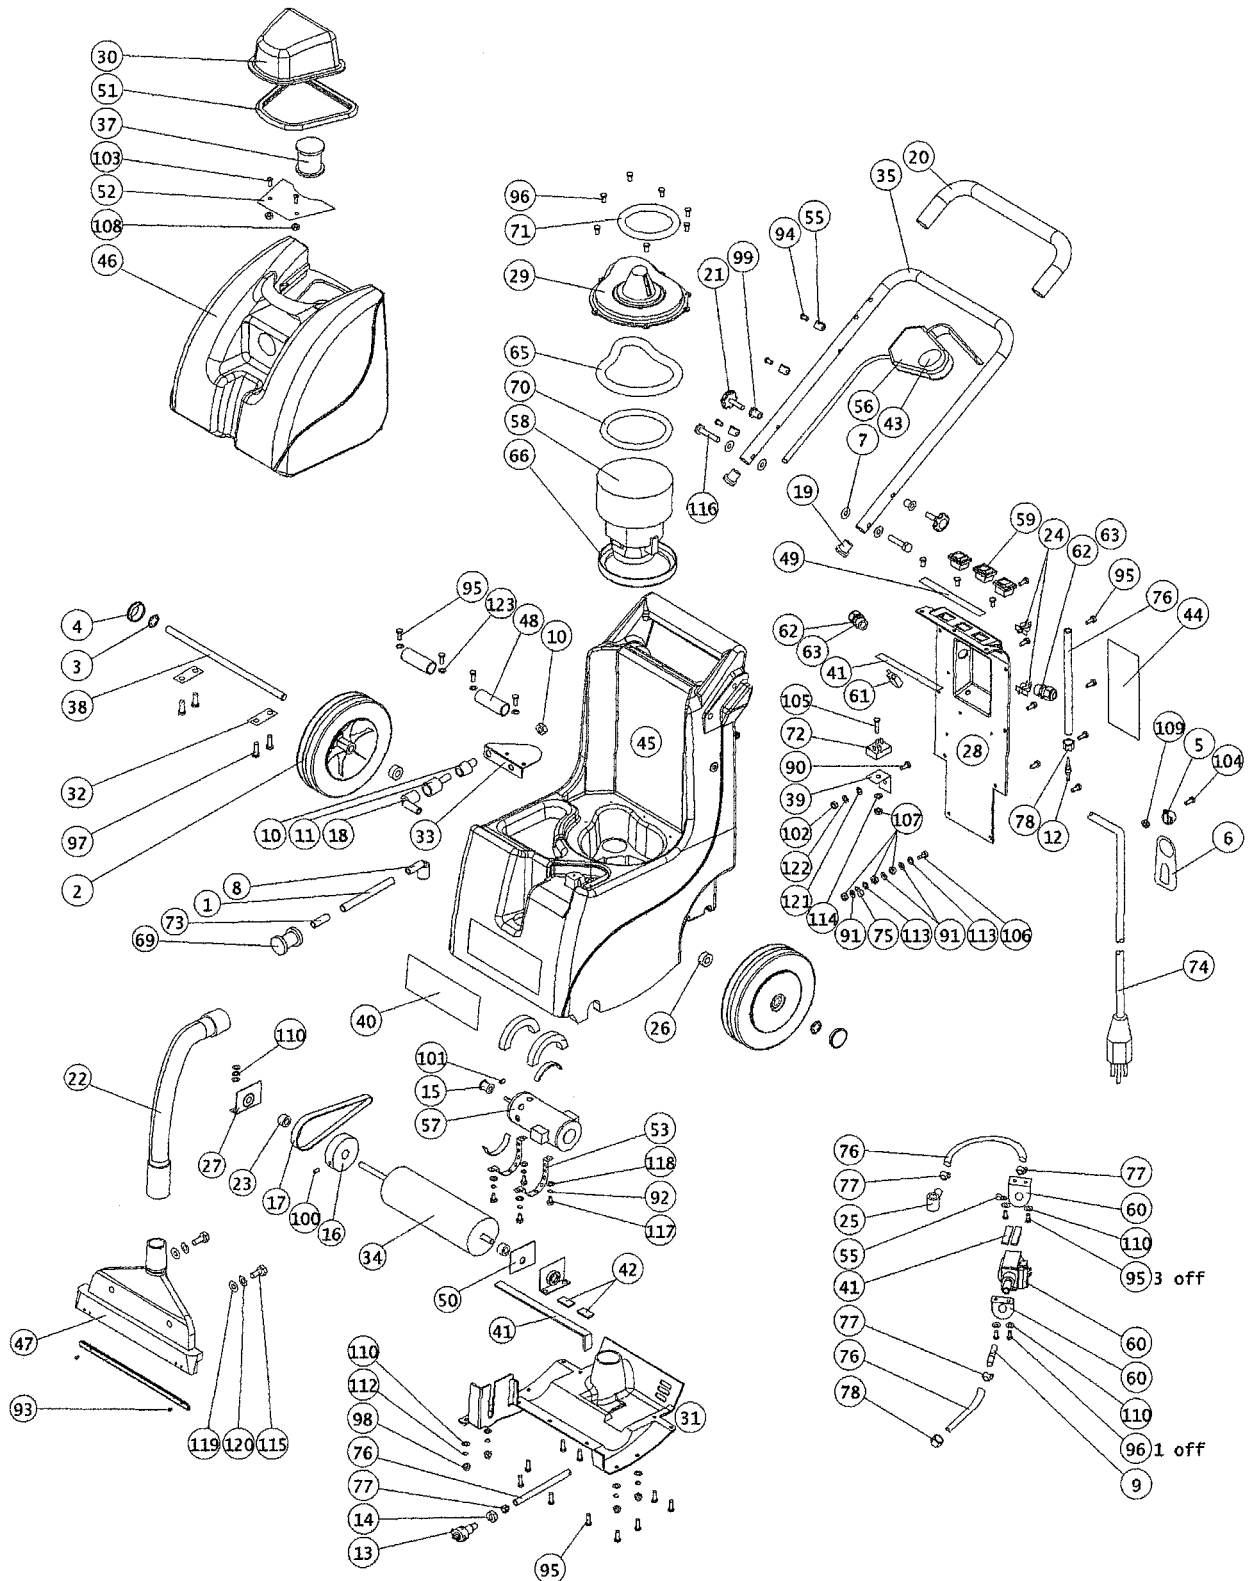

EXTRACTORS

Parts for PFX3S

EXTRACTORS

Parts for PFX3S

ref#	order#	description
1	2-265	Silicon Hose
2	2-3121	Wheel with Cap (Complete)
3	2-3122	Starlock Washer
4	2-3124	Wheel Cap (Spares Only)
5	2-3151	P Clip Cable Restraint
6	SC301	Cable Restraint
7	2-3417	Nylon Washer
8	SC302	1/4" Elbow Barb Black (P.B.)
9	SC231	1/8" Male Barb
10	SC303	Bulkhd Coupling Metal
11	SC304	Female Coupling Metal
12	SC145	Drain Hose Conn. Male
13	SC306	Spray Nozzle
14	SC307	Spray Nozzle Retaining Nut
15	SC308	Motor Pulley
16	SC334	Brush Pulley
17	SC309	Brush Drive Belt
18	SC310	1/4" BSPT Metal Elbow Male
19	2-3457	Tube End Cap
20	SC336	Handle Grip
21	SC311	Handle Lock Knob
22	SC312	Vac Pick-up Hose
23	SC313	Nylon Brush Spacer
24	2-3478	Pump Out Hose Clips
25	2-3486	1/4" BSPT Grey Elbow Male
26	3-5589	Wheel Spacer
27	SC314	Bearing Housing
28	SC315	Back Electrical Cover
29	SC316	Vac Motor Cover
30	SC317	Vac Lid
31	SC318	Bottom Cover
32	3-5991	Axle Retain Brackets
33	3-5992	Fluid Coupling Bracket
34	SC319	Brush Body
35	SC320	Handle
37	SC335	Filter Element-waste Tank
38	3-6000	Axle
39	3-6001	Rectifier Heat Sink
40	TW091052	Powr-Flite Label
41	SC131	Gasket Strip (Bck + Bot Cvr + Pump Strips)
42	3-6010	Gasket Bot 10mm Pads
43	3-6011	Champ Compact Spray jet Label
44	3-6012	Champ Compact Pictorial Label
45	SC154	Solution Tank
46	SC321	Recovery Tank
47	SC146	Pick-up Head
48	3-6034	Silicone Tube Tank Spacer
49	3-6018	Champ Compact Switch Label
50	SC322	Bearing Protector Seal
51	SC323	Vac Lid Seal
52	3-6021	Water Path Deflector Plate
53	SC214	Brush Motor Mounting Clamp
55	4-286	P Clip
56	SC324	Handle Switch
57	SC325	Brush Motor (110 volt Version)
58	1970	Vac Motor (110 volt Version)
59	SC327	Switch with Cover
60	SC328	Solenoid Pump (110 volt Version)
61	SC329	Cut Out (110 volt Version)
62	4-3212	Cable Gland
63	4-3213	Cable Gland back nut
64	5-3409	Wiring Kit (Not Shown)
65	SC330	Motor Cover Seal (egg)
66	SC130	Vac Motor Lip Seal
69	SC333	Filter Element
70	SC337	Vac Seal Bottom
71	SC331	Vac Seal Top
72	SC332	Rectifier (brush Motor)
73	TW011120	Red Nylon Tube
74	SC337	PowrFlite Cord Set

ref#	order#	description
75	TW023055	P-clip (internal)
76	SC98	6mm Bore Hose w/ SC145 Hose End
77	SC144	Jubilee Clip
78	PX42	Hose Clamp
90	2-3032	Nylon Screw
91	M5-R-ZN	M5 Shakeproof Washers for Bonding Screw
92	SC137	M6 Spring Washers Stainless (Motor Mount)
93	SC147	Pickup Strip Assy
94	2-3464	Screw for P Clip
95	2-3465	Roto Small Tapper
96	2-3466	Roto Intermediate Tapper
97	2-3467	Roto Large Tapper
98	SC225	Housing Dome nut
99	2-3484	M6 Handle Insert
100	SC132	Brush Pulley Grub Screw
101	M4-3-XB	Motor Pulley Grub Screw
102	M4-I-ZN	Nut for Nylon Screw
103	M5-16-BP-SS	Deflector Plate Bolt -csk
104	M5-16-CP-ZN	Cable Restraint Bolt
105	M5-20-CP-ZN	Rectifier Bolt
106	M5-25-CP-ZN	Earth Bonding Screw
107	M5-I-ZN	Rectifier Nut
108	M5-LN-SS	Deflector Plate Nut
109	M5-I-ZN	Cable Restraint Nut
110	SC226	Housing Washer
111	SC227	Rectifier Washer
112	M5-P-SS	Housing Spring Washer
113	M5-OHG-ZN	Earth Bonding Screw Washers
114	M5-P-ZN	Rectifier Spring Washer
115	M8-16-E-SS	Pick-Up Bolt
116	SC338	Handle Pivot Bolt
117	M6-12-E-SS	M6 Motor Mounting Screws
118	M6-OLG-SS	M6 Motor Mounting Washers
119	M8-OHG-SS	M8 Pick-Up Mounting Washers
120	2-3250	M8 Shakeproof Washer for Pick-Up Mount
121	M4-OLG-ZN	M4 Rectifier Washer
122	M4-P-ZN	M4 Rectifier Spring Washer
123	2-3485	M5 Black Plastic Washer

NOT ILLUSTRATED

SC139	Solution Hose End, Tool End
SC145	Solution Hose End, Machine End
SC150	Vacuum and Solution hose Assy
SC151	Hose
SC153	Hand Tool

call for price and availability