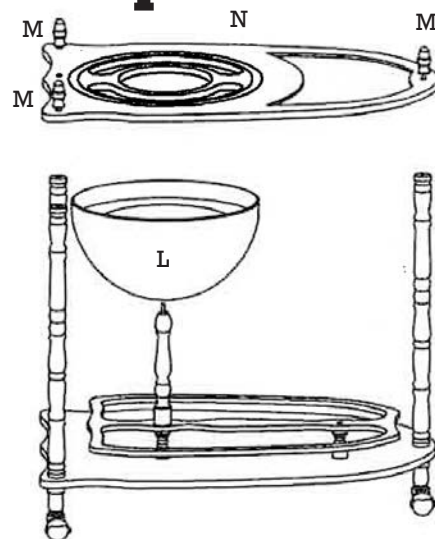

design TOSCANO®

INSTRUCTIONS FOR YOUR PRODUCT

SJ-33035
Old World Extended Shelf
Italian Replica Globe Bar Cart

Thank you for your recent purchase of this Design Toscano hand-crafted piece of furniture art. We have taken great care to create this piece especially for you. Please review these instructions and assemble this piece with care. Do not over tighten any screw or bolt connection.

Parts

Step 1

Step 2

Step 3

Step 4

©Copyright 2019, Design Toscano, Inc.

1.800.525.0733
DESIGNTOSCANO.COM

THANK YOU
FOR YOUR PURCHASE