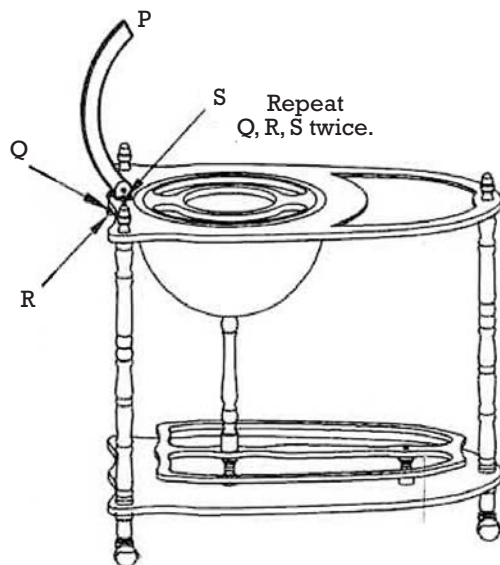

design TOSCANO®

INSTRUCTIONS FOR YOUR PRODUCT

SJ-33035
Old World Extended Shelf
Italian Replica Globe Bar Cart

Thank you for your recent purchase of this Design Toscano hand-crafted piece of furniture art. We have taken great care to create this piece especially for you. Please review these instructions and assemble this piece with care. Do not over tighten any screw or bolt connection.

Parts

Step 1

Step 2

Step 3

Step 4

©Copyright 2019, Design Toscano, Inc.

1.800.525.0733
DESIGNTOSCANO.COM

THANK YOU
FOR YOUR PURCHASE