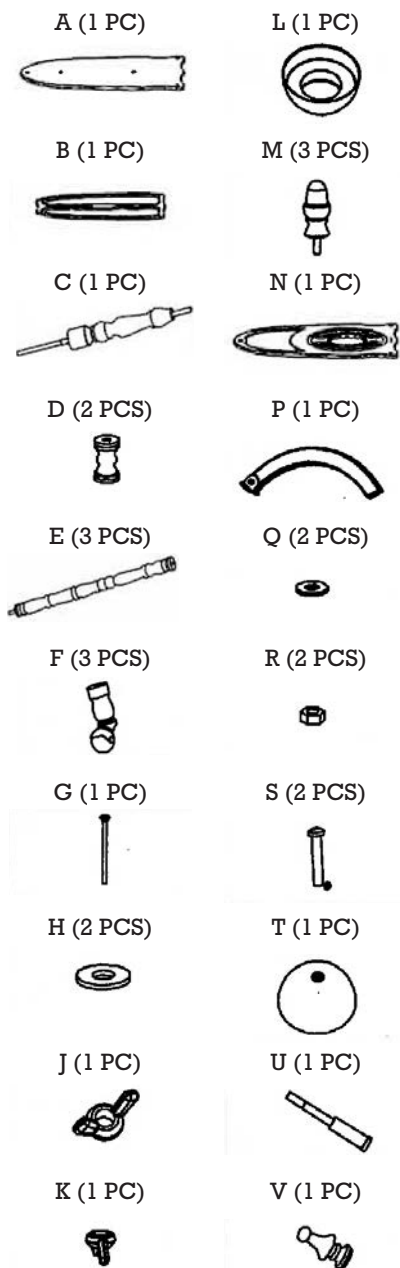

design TOSCANO®

INSTRUCTIONS FOR YOUR PRODUCT

SJ-33035
Old World Extended Shelf
Italian Replica Globe Bar Cart

Thank you for your recent purchase of this Design Toscano hand-crafted piece of furniture art. We have taken great care to create this piece especially for you. Please review these instructions and assemble this piece with care. Do not over tighten any screw or bolt connection.

Parts

Step 1

Step 2

Step 3

Step 4

©Copyright 2019, Design Toscano, Inc.

1.800.525.0733
DESIGNTOSCANO.COM

THANK YOU
FOR YOUR PURCHASE