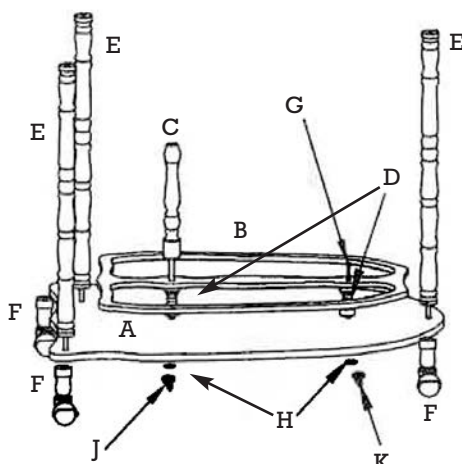

design TOSCANO®

INSTRUCTIONS FOR YOUR PRODUCT

SJ-33035
Old World Extended Shelf
Italian Replica Globe Bar Cart

Thank you for your recent purchase of this Design Toscano hand-crafted piece of furniture art. We have taken great care to create this piece especially for you. Please review these instructions and assemble this piece with care. Do not over tighten any screw or bolt connection.

Parts

Step 1

Step 2

Step 3

Step 4

©Copyright 2019, Design Toscano, Inc.

1.800.525.0733
DESIGNTOSCANO.COM

THANK YOU
FOR YOUR PURCHASE