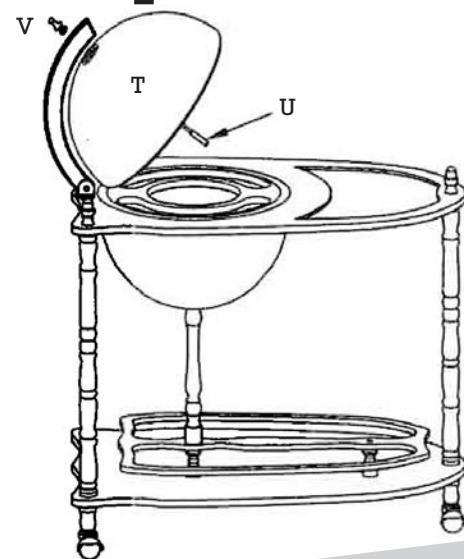

design TOSCANO®

INSTRUCTIONS FOR YOUR PRODUCT

SJ-33035
Old World Extended Shelf
Italian Replica Globe Bar Cart

Thank you for your recent purchase of this Design Toscano hand-crafted piece of furniture art. We have taken great care to create this piece especially for you. Please review these instructions and assemble this piece with care. Do not over tighten any screw or bolt connection.

Parts

Step 1

Step 2

Step 3

Step 4

©Copyright 2019, Design Toscano, Inc.

1.800.525.0733
DESIGNTOSCANO.COM

THANK YOU
FOR YOUR PURCHASE