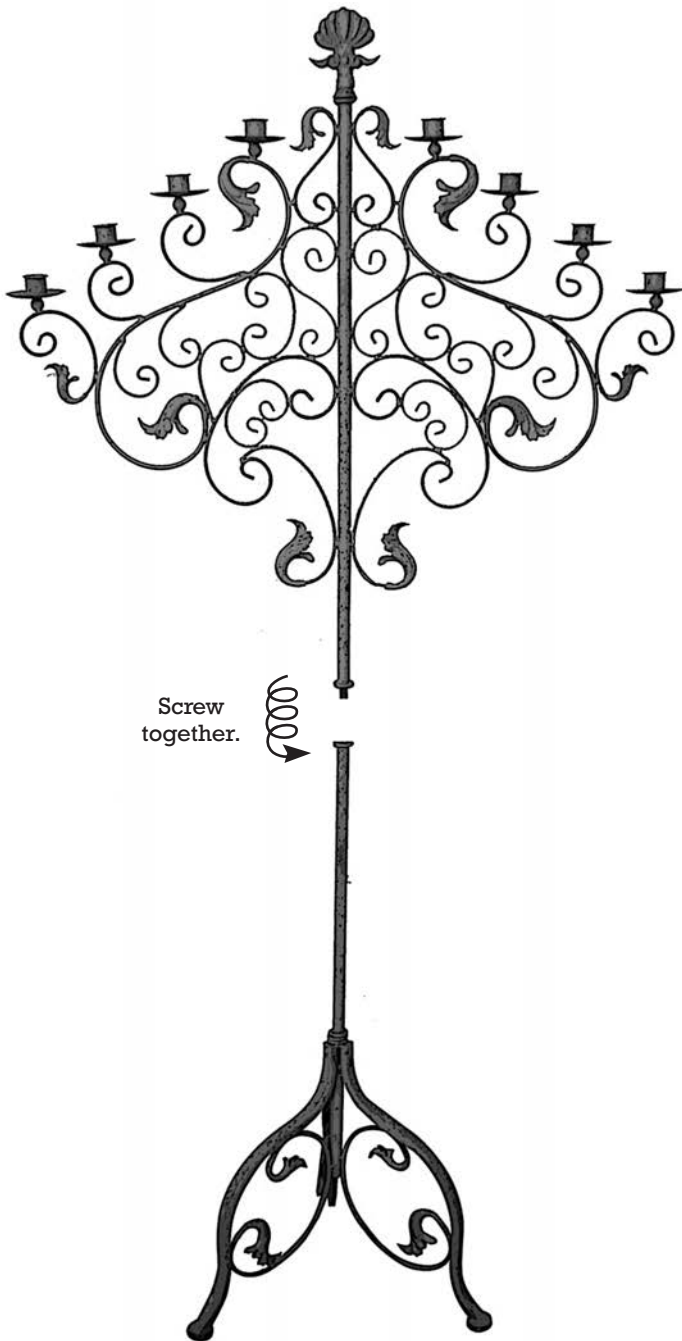

design **TOSCANO**[®]

**INSTRUCTIONS
FOR PRODUCT**

FU-68340
Castle Vecchio Renaissance-Style Floor Candelabra

Thank you for your recent purchase of this Design Toscano hand-crafted piece of metal art. We have taken great care to create this piece especially for you. Please review these instructions and assemble this piece with care.

Screw
together.

Finished product.
Place on even, level
ground. Do not leave
lit candles unattended.

©Copyright 2016, Design Toscano, Inc.

1.800.525.0733
DESIGNTOSCANO.COM

**THANK YOU FOR
YOUR PURCHASE**