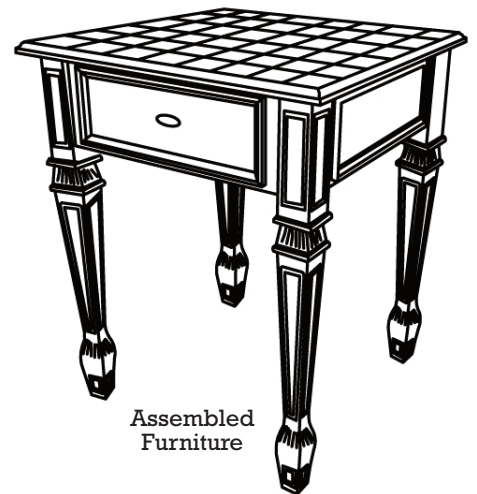

Step 2

©Copyright 2015, Design Toscano, Inc.

1.800.525.0733
DESIGNTOSCANO.COM

THANK YOU FOR
YOUR **PURCHASE**