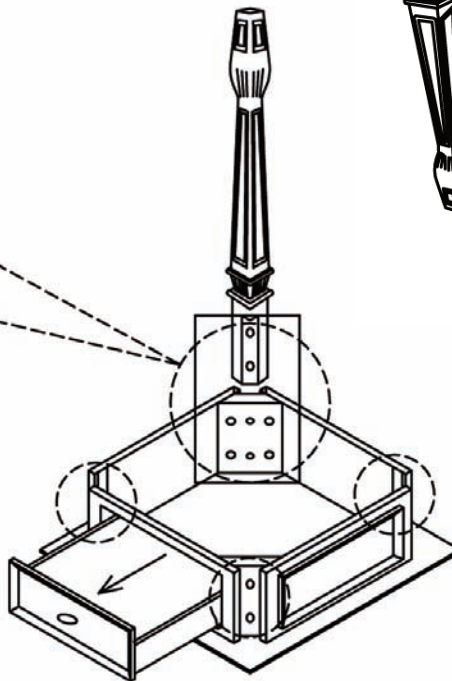

Step 2

©Copyright 2015, Design Toscano, Inc.

1.800.525.0733
DESIGNTOSCANO.COM

THANK YOU FOR
YOUR **PURCHASE**