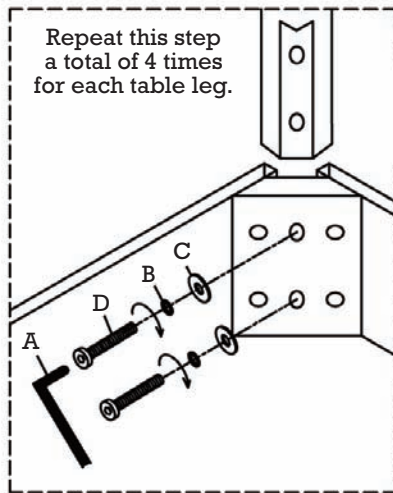

Step 2

©Copyright 2015, Design Toscano, Inc.

1.800.525.0733
DESIGNTOSCANO.COM

THANK YOU FOR
YOUR **PURCHASE**