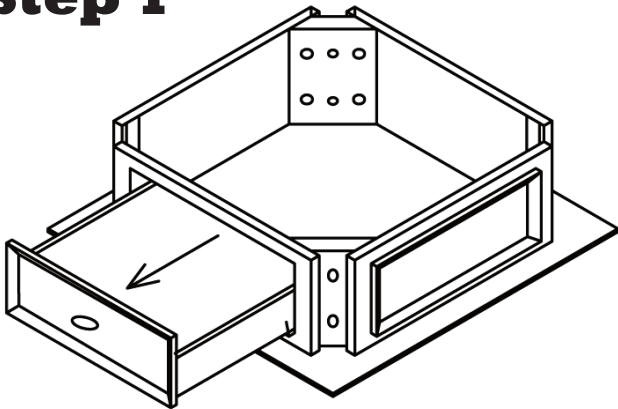

design **TOSCANO**®
INSTRUCTIONS
FOR YOUR **PRODUCT**

DE302
Walpole Manor Gaming Chess Table

Parts

A (1 PC)

B (8 PCS)

C (8 PCS)

D (8 PCS)

Thank you for your recent purchase of this Design Toscano hand-crafted piece of furniture art. We have taken great care to create this piece especially for you. Please review these instructions and assemble this piece with care. Do not over tighten any screw or bolt connection.

Step 1