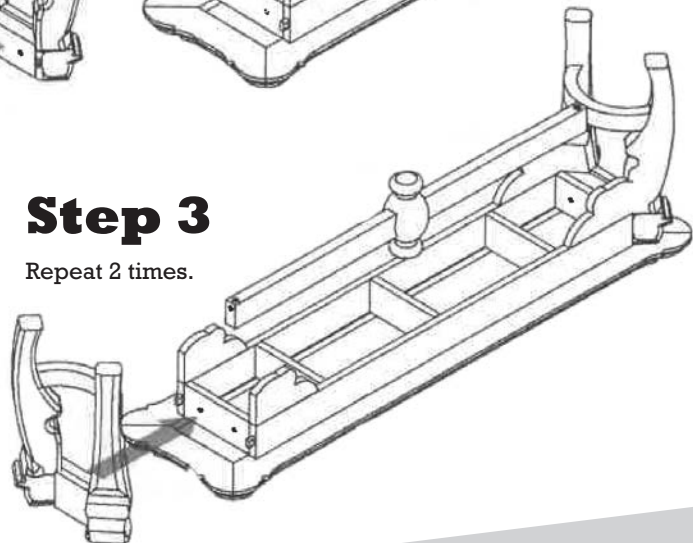

Step 3

Repeat 2 times.

©Copyright 2019, Design Toscano, Inc.

1.800.525.0733
DESIGNTOSCANO.COM

**THANK YOU
FOR YOUR PURCHASE**