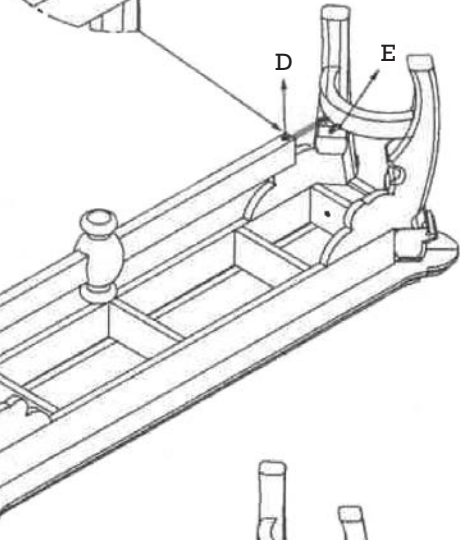

design **TOSCANO**<sup>®</sup>

**INSTRUCTIONS  
FOR YOUR PRODUCT**

AF-51291  
Lord Raffles Grande Hall Lion Leg Bench

Thank you for your recent purchase of this Design Toscano hand-crafted piece of furniture art. We have taken great care to create this piece especially for you. Please review these instructions and assemble this piece with care. Do not over tighten any screw or bolt connection.

**Parts**

A (1 PC)

B (4 PCS)

C (4 PCS)

D (2 PCS)

E (2 PCS)

**Step 2**

Repeat 2 times.