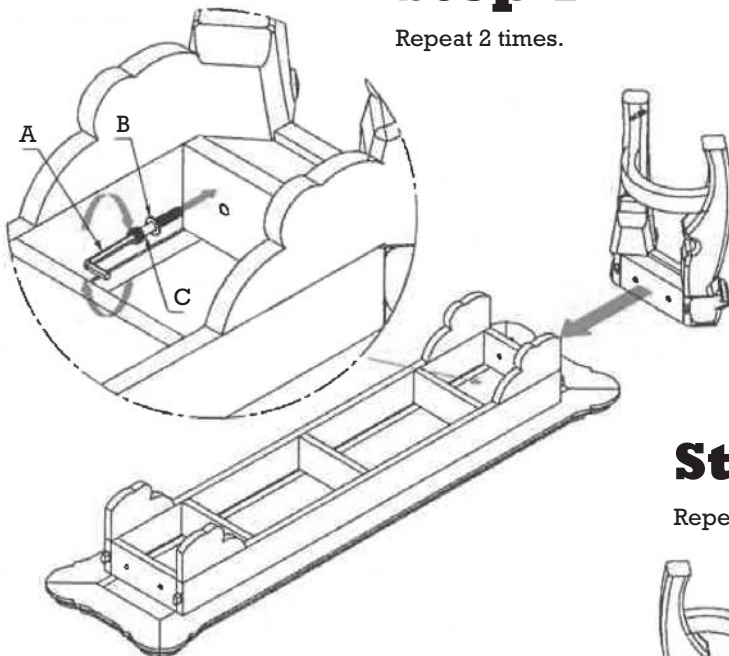

Step 1

Repeat 2 times.