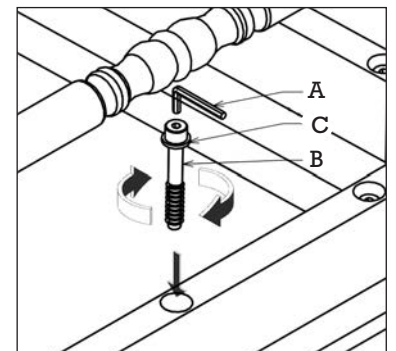

design **TOSCANO**[®]

**INSTRUCTIONS
FOR YOUR PRODUCT**

AF-1010
Charles II Armchair

Thank you for your recent purchase of this Design Toscano hand-crafted piece of furniture art. We have taken great care to create this piece especially for you. Please review these instructions and assemble this piece with care. Do not over tighten any screw or bolt connection.

Parts

A (1 PC)

B (12 PCS)

C (12 PCS)

Step 1

Step 2

Repeat
twelve times.

©Copyright 2017, Design Toscano, Inc.