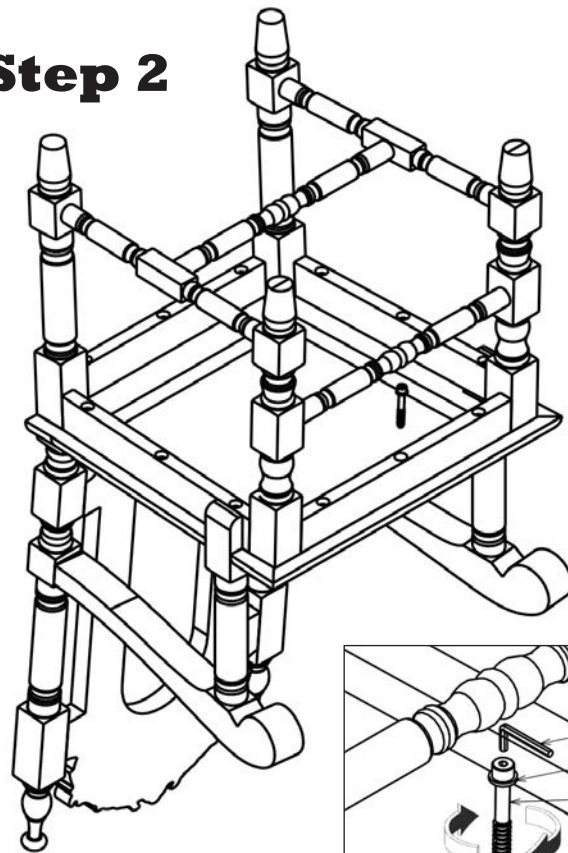

design **TOSCANO**[®]

**INSTRUCTIONS
FOR YOUR PRODUCT**

AF-1010
Charles II Armchair

Thank you for your recent purchase of this Design Toscano hand-crafted piece of furniture art. We have taken great care to create this piece especially for you. Please review these instructions and assemble this piece with care. Do not over tighten any screw or bolt connection.

Parts

A (1 PC)

B (12 PCS)

C (12 PCS)

Step 1

Step 2

Repeat
twelve times.

©Copyright 2017, Design Toscano, Inc.