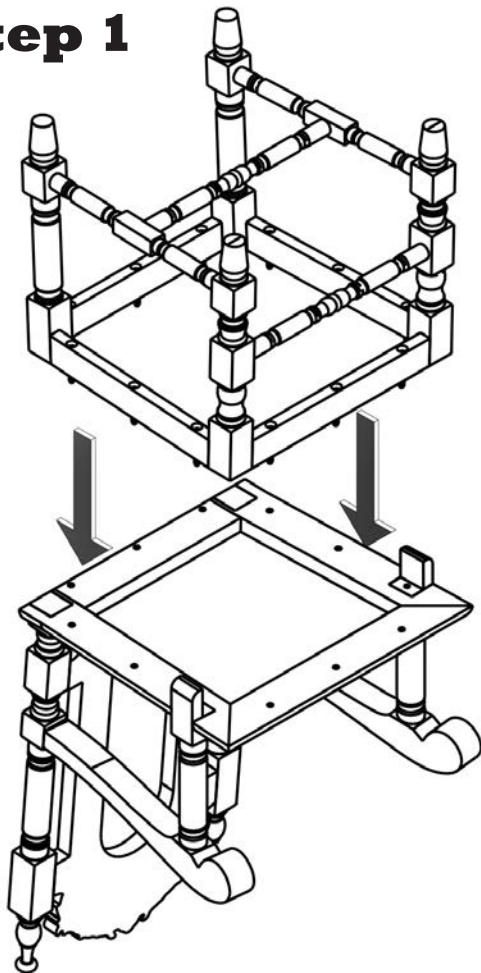

design **TOSCANO**[®]

**INSTRUCTIONS
FOR YOUR PRODUCT**

AF-1010
Charles II Armchair

Thank you for your recent purchase of this Design Toscano hand-crafted piece of furniture art. We have taken great care to create this piece especially for you. Please review these instructions and assemble this piece with care. Do not over tighten any screw or bolt connection.

Parts

A (1 PC)

B (12 PCS)

C (12 PCS)

Step 1

Step 2

Repeat
twelve times.

©Copyright 2017, Design Toscano, Inc.