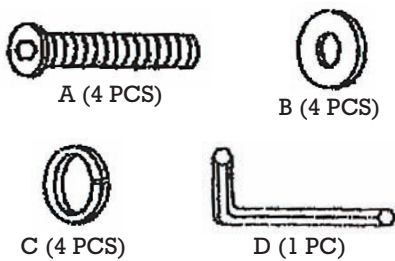

design **TOSCANO**[®]
INSTRUCTIONS
 FOR
 YOUR **PRODUCT**

AE1161
 Livorno Rope Étagère

Thank you for your recent purchase of this Design Toscano exclusive hand-carved piece of furniture art. We have taken great care to create this piece especially for you. Please review these instructions and assemble this piece with care. Do not over tighten any screw or bolt connection.

Place top upside down on a clean padded surface before assembling.

Assemble
 upside down
 Assemble
 upside down

©Copyright 2014, Design Toscano, Inc.

1.800.525.0733
 DESIGNTOSCANO.COM

THANK YOU FOR
 YOUR **PURCHASE**