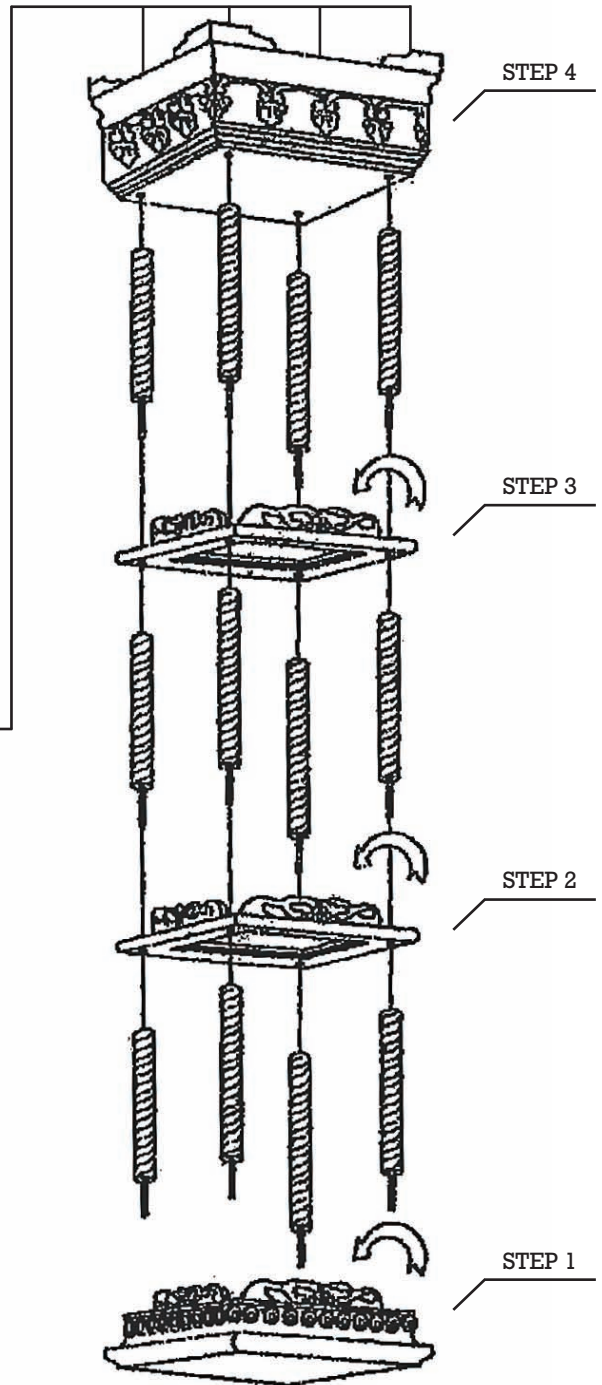

design **TOSCANO**[®]
INSTRUCTIONS
 FOR
 YOUR **PRODUCT**

AE1161
 Livorno Rope Étagère

Thank you for your recent purchase of this Design Toscano exclusive hand-carved piece of furniture art. We have taken great care to create this piece especially for you. Please review these instructions and assemble this piece with care. Do not over tighten any screw or bolt connection.

Place top upside down on a clean padded surface before assembling.

Assemble
 upside down
 Assemble
 upside down

©Copyright 2014, Design Toscano, Inc.

1.800.525.0733
 DESIGNTOSCANO.COM

THANK YOU FOR
 YOUR **PURCHASE**